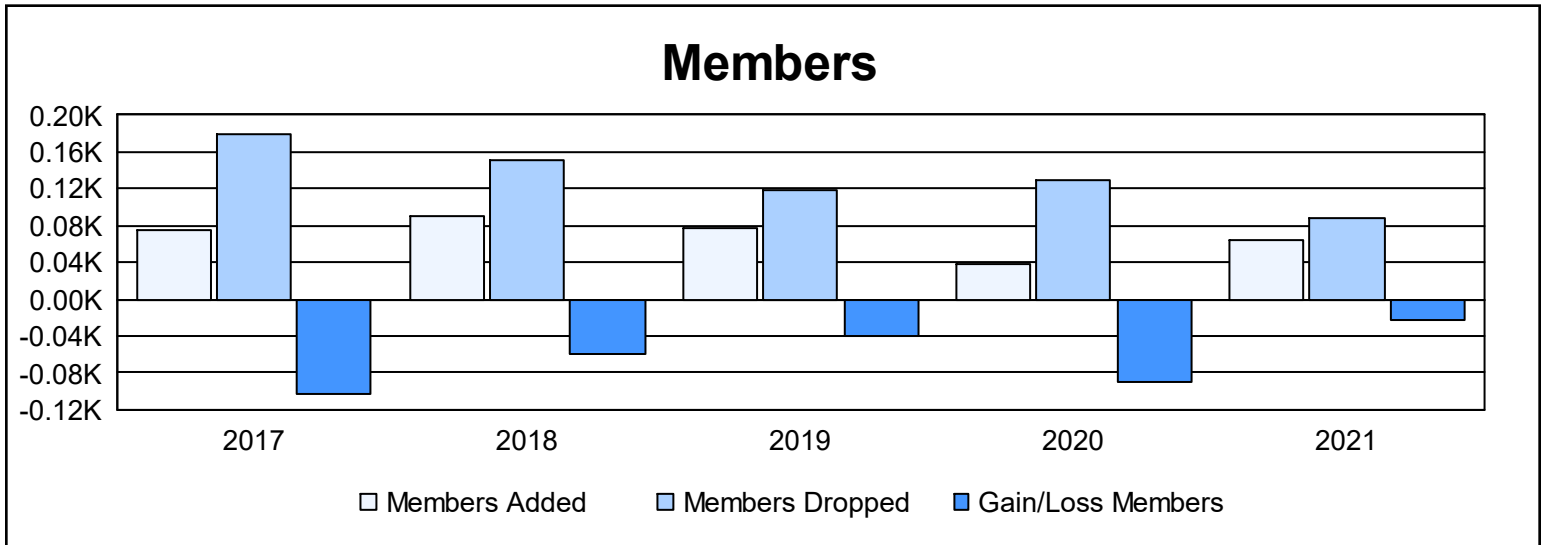

Year	New Clubs	Dropped Clubs	Gain/ Loss Clubs	New Members	Charter Members	Reinstate Members	Transfer Members	Total Member Added	Total Members Dropped	Gain/ Loss Members
2016-2017	0	2	-2	66	0	3	7	76	180	-104
2017-2018	0	1	-1	83	0	4	3	90	150	-60
2018-2019	0	0	0	69	1	2	6	78	119	-41
2019-2020	0	2	-2	34	1	3	1	39	129	-90
2020-2021	0	2	-2	48	0	10	6	64	87	-23
<b>Average</b>	<b>0</b>	<b>1</b>	<b>-1</b>	<b>60</b>	<b>0</b>	<b>4</b>	<b>5</b>	<b>69</b>	<b>133</b>	<b>-64</b>

### Membership Composition June 2021 Cumulative